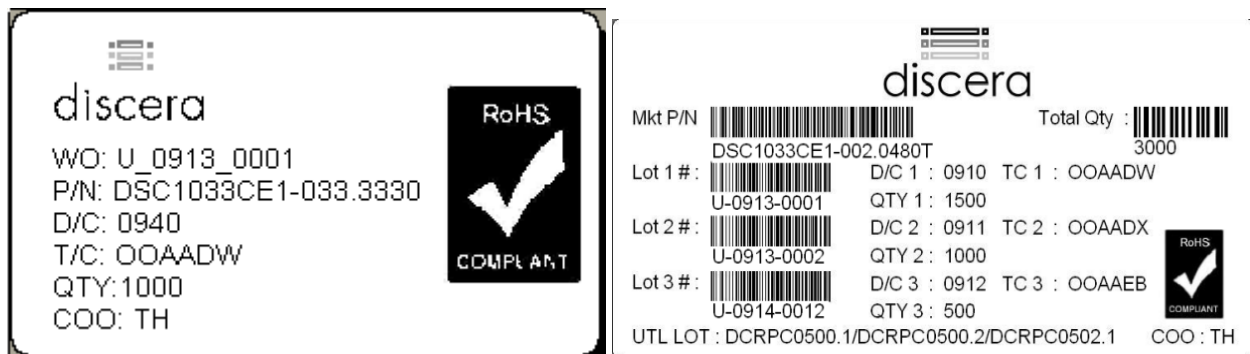

Tube

Unit Orientation In Tube

Sample of Label On Bag For Tube Shipping (Left side: Shipped From U.S. Only)

Standard Packing Quantity

Package (mm)	Unit Qty/Tube	Tube Qty/Bag	Bag Qty/Box
7x5	50	150	2
5x3.2	72	250	2
3.2x2.5	110	250	2
2.5x2	140	250	2

Sample of Standard Tube Packing